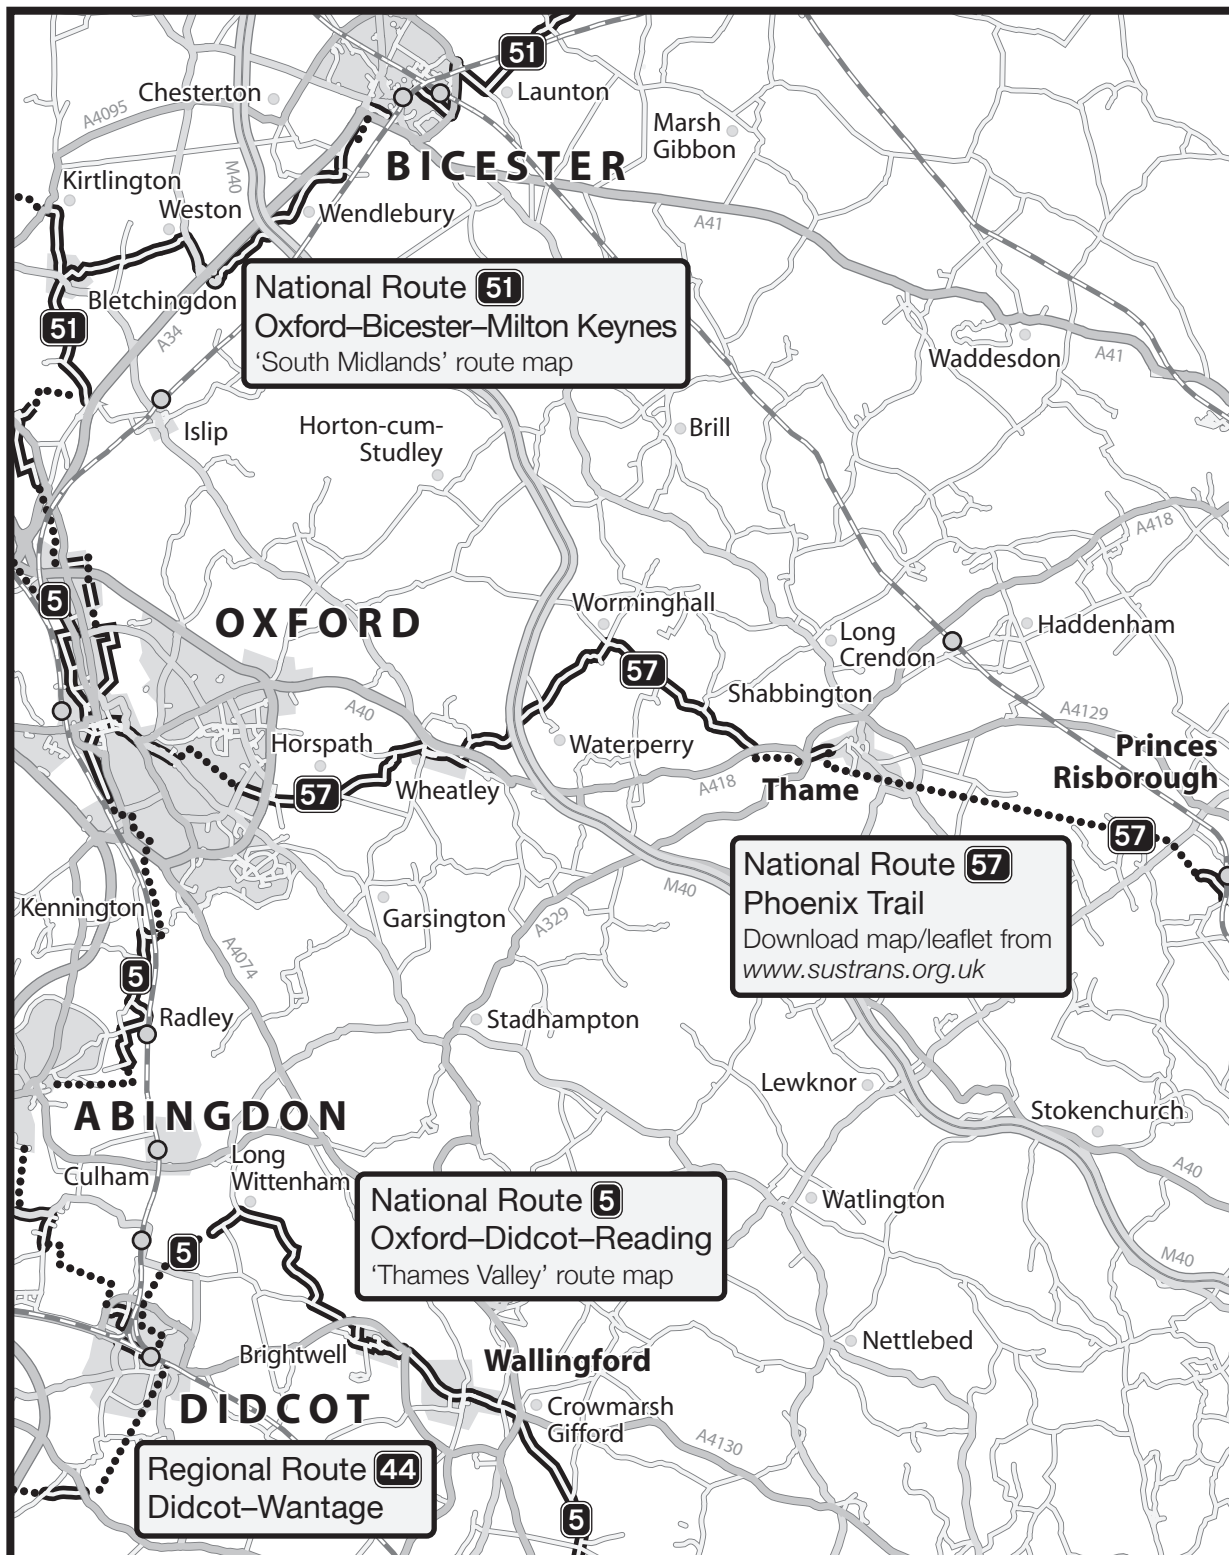

Central & East Oxfordshire

Discover the National Cycle Network · 2009/2010

Map data © openstreetmap.org contributors, CC-BY-SA. Cartography by Richard Fairhurst. Liaison: Ranger North Oxfordshire.

Follow the signs!

Blue signs show you the way on the National Cycle Network. Look out both for permanent signs, and for adhesive signs added by our volunteer Rangers. Want to know more? Visit www.sustrans.org.uk.

on-road route off-road route